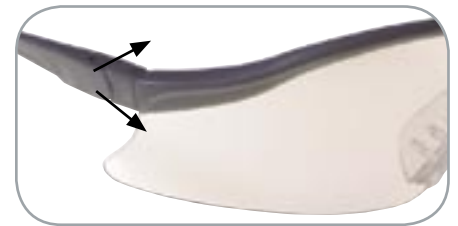

X·Sport

® PELTOR

X.Sport

Great value eyewear that captures the sport styling of glasses worn by professional athletes.

FRAME

High Impact Nylon Frame
 Straight, Sport Grip™ Temples Fit Easily Under Headgear and Earmuffs
 Patented 3-Position Pantoscopic Lens Adjustment which Allows the Wearer to have Optimum Fit and Comfort
 Comfortable, Non-Slip, Adjustable Nose Bridge

LENS

Durable Polycarbonate Lens Construction with DX™ Anti-Fog, Hard Coating for Good Resistance to Fogging, Chemical Attack, Scratching and Static
 Available in Clear or Grey Lenses
 Light Mirror Lenses with Hard Coating Only
 Lens Absorbs 99.9% UV

USE

Ideal for General Industrial and Construction Use

STANDARDS

Meets AS/NZS 1337
 ANSI Z87.1
 CSA Z94.3

Sport Grip™ Temples

Lens Angle Adjustment

DX™ Anti-Fog

Nose-Bridge Adjustment